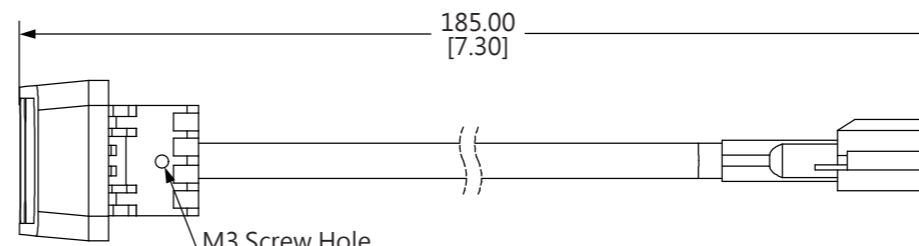

FRONT VIEW

SIDE VIEW

TOP VIEW

ISOMETRIC VIEW

INSTALLATION DIAGRAM

Technical Information (Per module):	
Operating Voltage: DC 12V	
Number of LEDs: 5 LEDs	
Maximum Power Consumption: 550 mA (6.6W)	
Color Temperature (CCT): Cool white (6800K to 7300K)	
Luminous Flux: 220 lm	
Heat Dissipation: Below 55 C / 131 F	
Net Weight: 170g	

PRODUCT NAME:		
LED Daytime Running Light		
DRAWING NUMBER:	VERSION:	PAGE:
OZ100-01	A	1 of 1