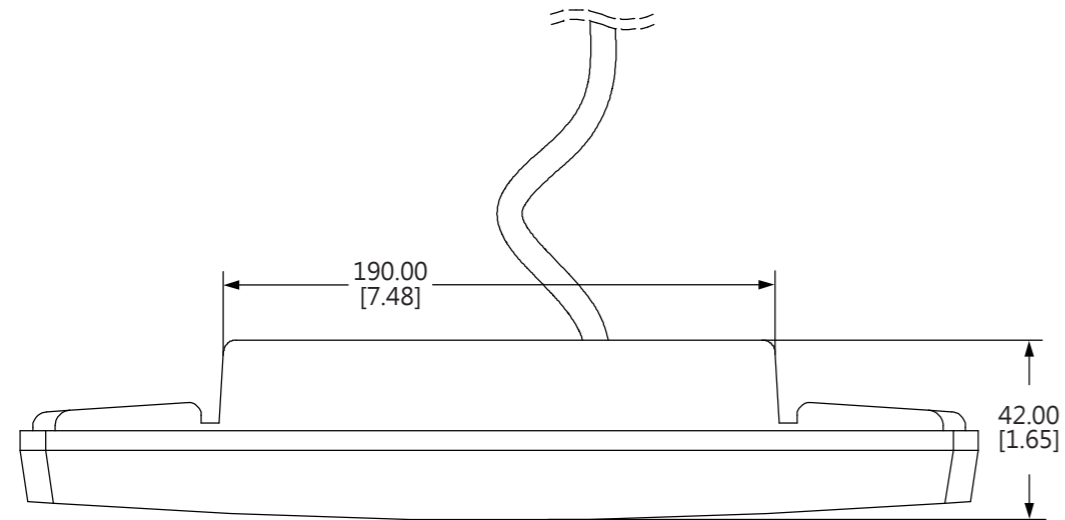

FRONT VIEW

SIDE VIEW

TOP VIEW

ISOMETRIC VIEW

INSTALLATION DIAGRAM

Technical Information (Per module):	
Operating Voltage: DC 12V	
Number of LEDs: 5 LEDs	
Maximum Power Consumption: 550 mA (6.6W)	
Color Temperature (CCT): Cool white (6800K to 7300K)	
Luminous Flux: 220 lm	
Heat Dissipation: Below 55 C / 131 F	
Net Weight: 170g	

PRODUCT NAME:		
LED Daytime Running Light		
DRAWING NUMBER:	VERSION:	PAGE:
OZ100-01	A	1 of 1