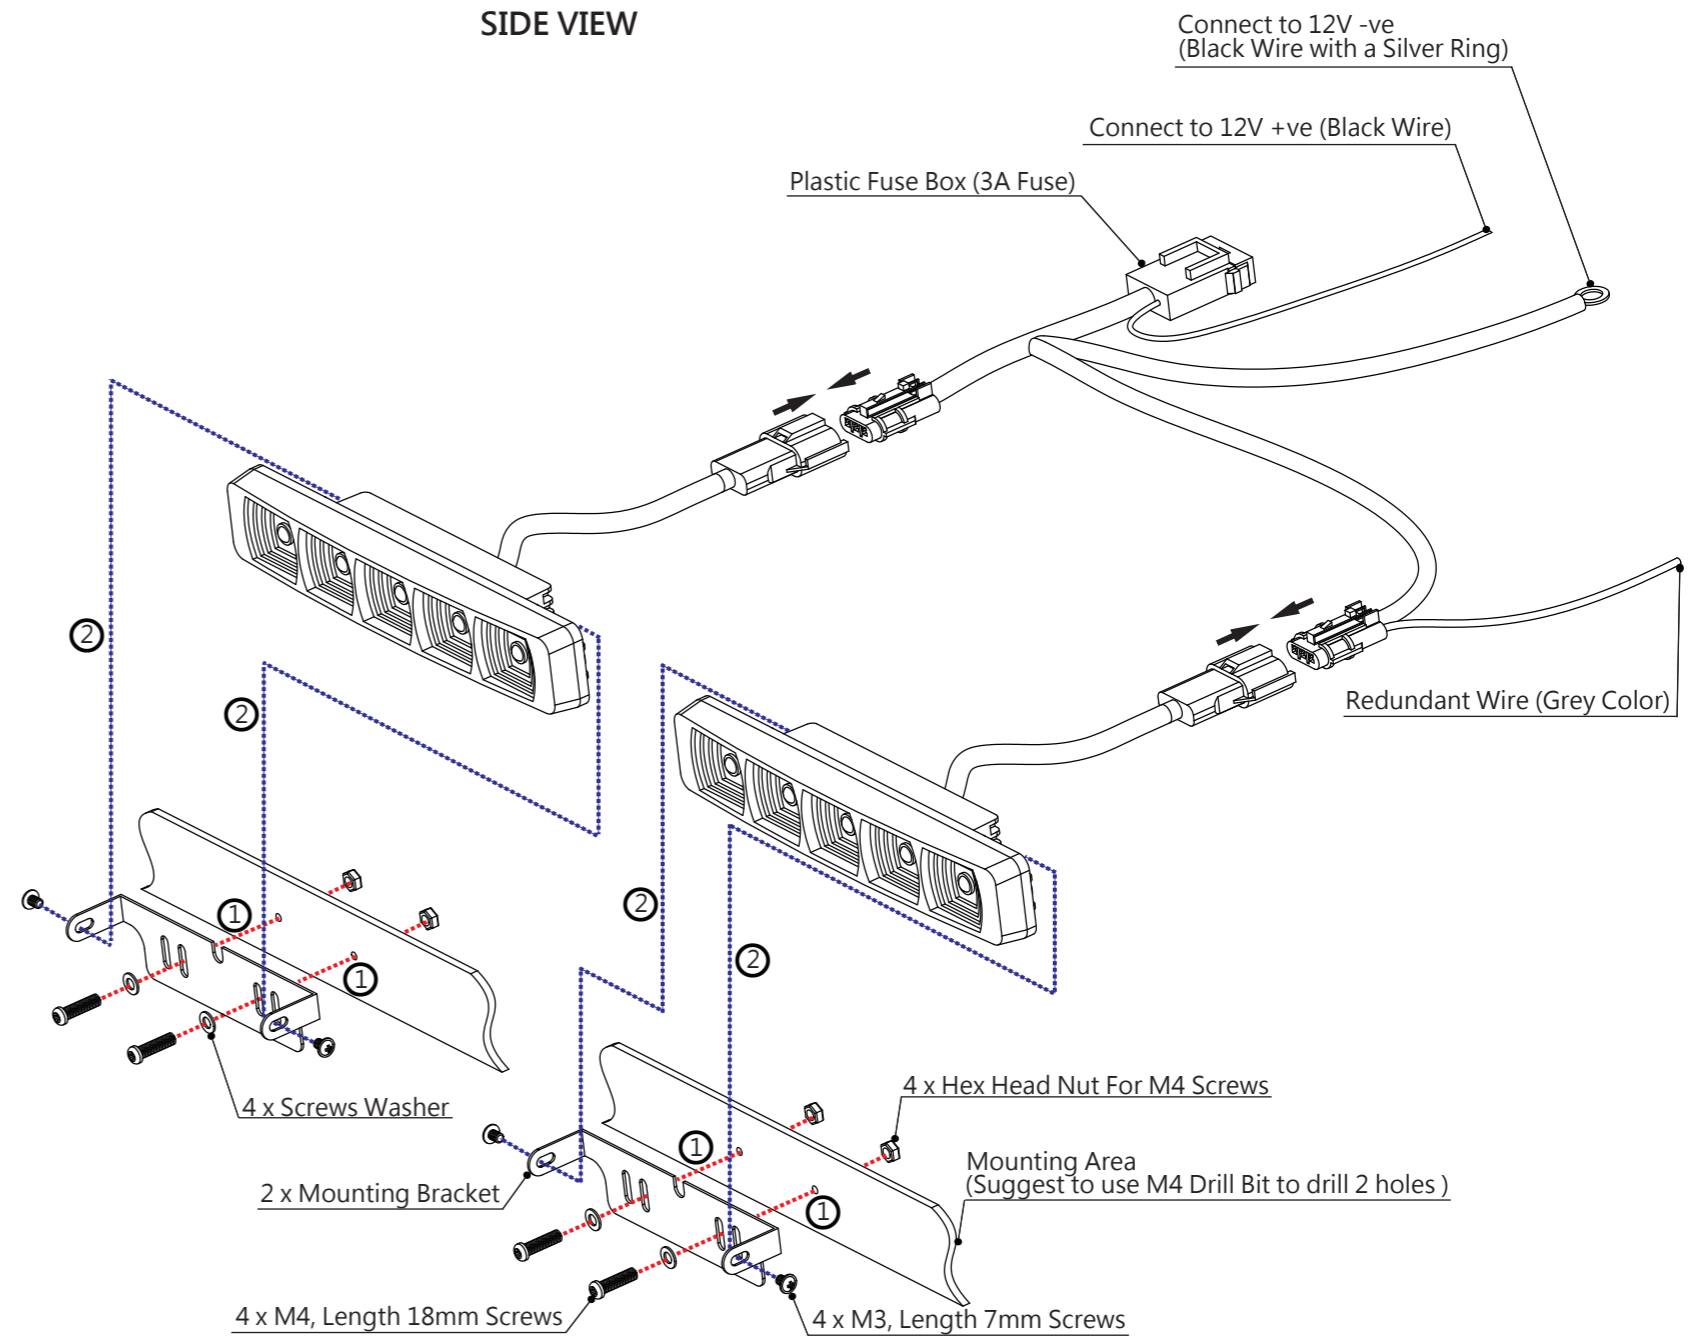

FRONT VIEW

SIDE VIEW

TOP VIEW

ISOMETRIC VIEW

INSTALLATION DIAGRAM

Technical Information (Per module):	
Operating Voltage: DC 12V	
Number of LEDs: 5 LEDs	
Maximum Power Consumption: 550 mA (6.6W)	
Color Temperature (CCT): Cool white (6800K to 7300K)	
Luminous Flux: 220 lm	
Heat Dissipation: Below 55 C / 131 F	
Net Weight: 170g	

PRODUCT NAME:		
LED Daytime Running Light		
DRAWING NUMBER:	VERSION:	PAGE:
OZ100-01	A	1 of 1